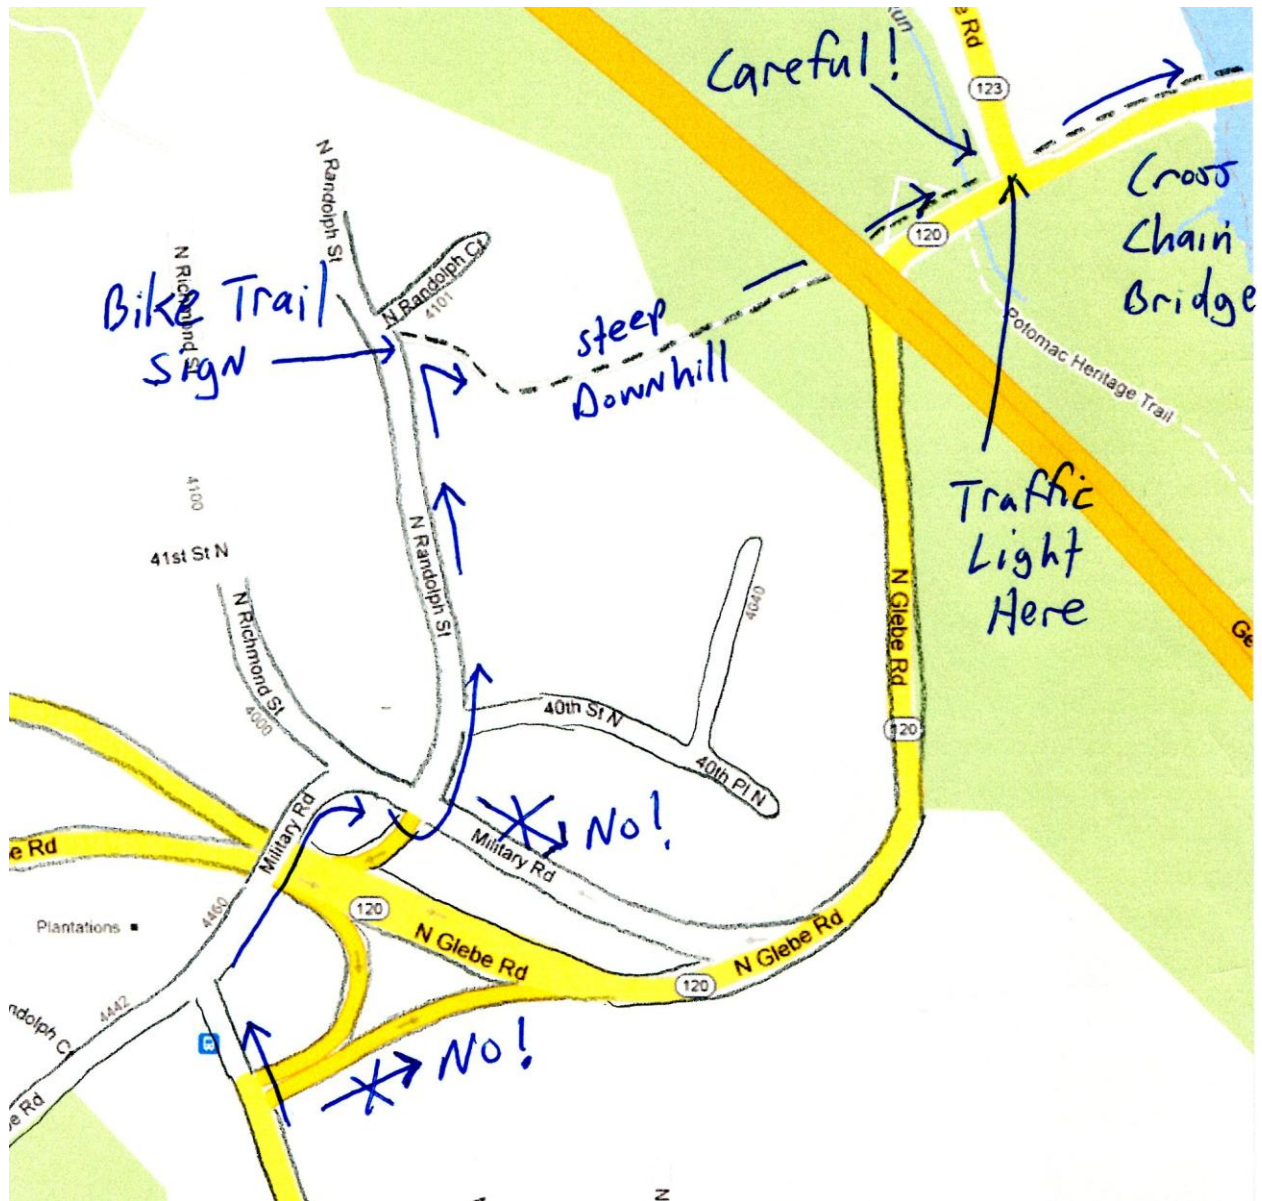

Hiker Help Expansion Map – Military Road to Chain Bridge

Coming
From
St. Agnes
~ 2.75 miles